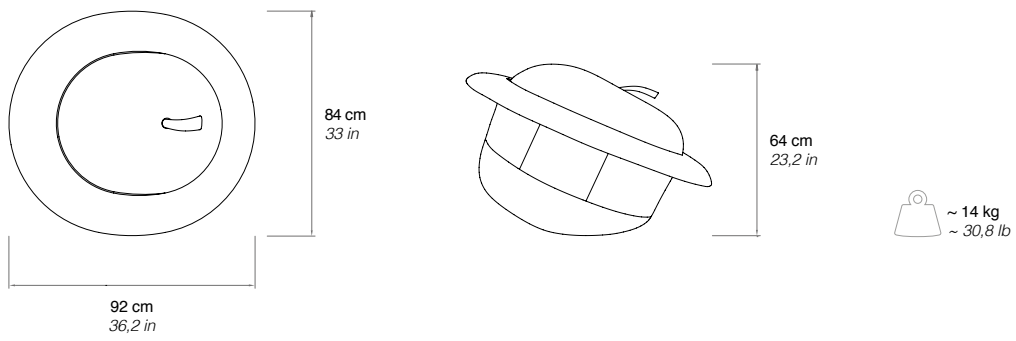

1970

**MAGriTTA**

Sebastián Matta

**Seat in soft polyurethane upholstered with bouclé wool.**