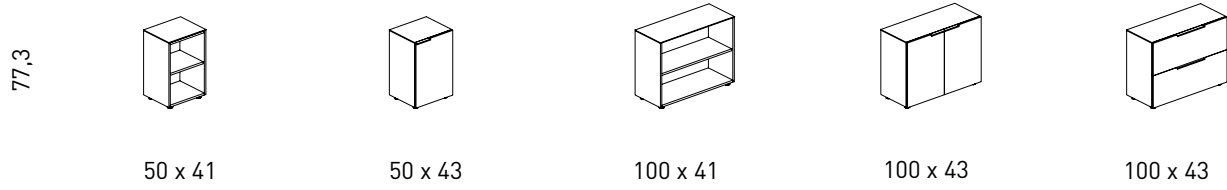

Site

For all the files, documents and everyday utensils you need to have within easy reach, but neatly stored out of sight in the office or conference room, there's Site. Modular, restrained, distinctive. The versatile programme grows and changes along with your needs. Site's striking clear lines, generous harmonious fronts and the fine door and drawer seams lend tranquility to the room. Slender handle profiles underscore aesthetic lightness. Whether you select a standing or a hanging element, a seamless top cover panel is available in lengths up to 250 cm. The sophisticated system of modular sizes, materials and colours make Site easy to combine with all of the RENZ programmes, so custom-tailoring for any room layout, working style or form of organisation is easy. Site is available in fine veneer or lacquered in selected colours. Both open and closed elements are available, with swing, sliding or horizontal doors or drawers. Durable, premium materials crafted with attention to detail.

Site

Maße/Dimensions

Elemente des Programms. Range of storage units.

Sideboard mit Schiebetüren.
Unit with sliding doors.

Wandhängendes Sideboard.
Wall-mounted credenza.

Wandhängendes offenes Regal.
Wall-mounted.