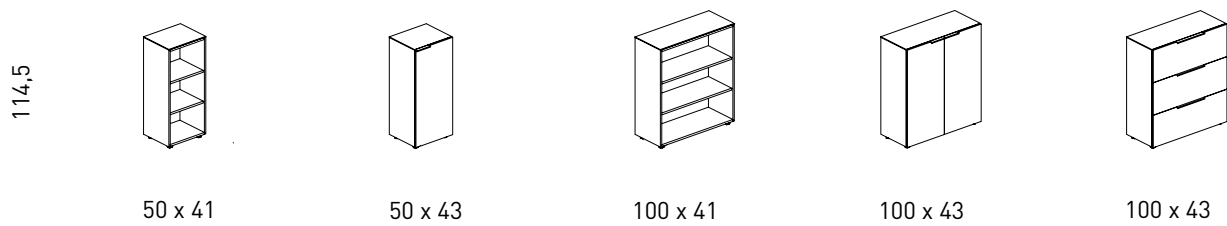

Site

For all the files, documents and everyday utensils you need to have within easy reach, but neatly stored out of sight in the office or conference room, there's Site. Modular, restrained, distinctive. The versatile programme grows and changes along with your needs. Site's striking clear lines, generous harmonious fronts and the fine door and drawer seams lend tranquility to the room. Slender handle profiles underscore aesthetic lightness. Whether you select a standing or a hanging element, a seamless top cover panel is available in lengths up to 250 cm. The sophisticated system of modular sizes, materials and colours make Site easy to combine with all of the RENZ programmes, so custom-tailoring for any room layout, working style or form of organisation is easy. Site is available in fine veneer or lacquered in selected colours. Both open and closed elements are available, with swing, sliding or horizontal doors or drawers. Durable, premium materials crafted with attention to detail.

Site

Maße/Dimensions

Elemente des Programms. Range of storage units.

Sideboard mit Schiebetüren.
Unit with sliding doors.

Wandhängendes Sideboard.
Wall-mounted credenza.

Wandhängendes offenes Regal.
Wall-mounted.