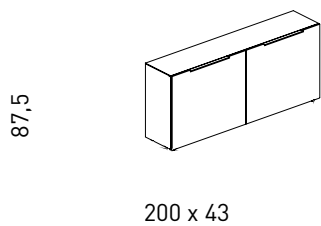

Site

For all the files, documents and everyday utensils you need to have within easy reach, but neatly stored out of sight in the office or conference room, there's Site. Modular, restrained, distinctive. The versatile programme grows and changes along with your needs. Site's striking clear lines, generous harmonious fronts and the fine door and drawer seams lend tranquility to the room. Slender handle profiles underscore aesthetic lightness. Whether you select a standing or a hanging element, a seamless top cover panel is available in lengths up to 250 cm. The sophisticated system of modular sizes, materials and colours make Site easy to combine with all of the RENZ programmes, so custom-tailoring for any room layout, working style or form of organisation is easy. Site is available in fine veneer or lacquered in selected colours. Both open and closed elements are available, with swing, sliding or horizontal doors or drawers. Durable, premium materials crafted with attention to detail.

Site

Maße/Dimensions

Elemente des Programms. Range of storage units.

Sideboard mit Schiebetüren.
Unit with sliding doors.

Wandhängendes Sideboard.
Wall-mounted credenza.

Wandhängendes offenes Regal.
Wall-mounted.