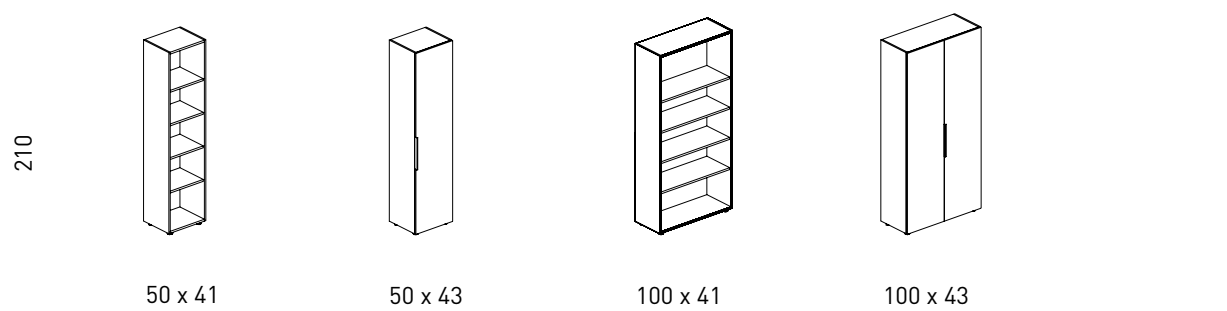

Site

For all the files, documents and everyday utensils you need to have within easy reach, but neatly stored out of sight in the office or conference room, there's Site. Modular, restrained, distinctive. The versatile programme grows and changes along with your needs. Site's striking clear lines, generous harmonious fronts and the fine door and drawer seams lend tranquility to the room. Slender handle profiles underscore aesthetic lightness. Whether you select a standing or a hanging element, a seamless top cover panel is available in lengths up to 250 cm. The sophisticated system of modular sizes, materials and colours make Site easy to combine with all of the RENZ programmes, so custom-tailoring for any room layout, working style or form of organisation is easy. Site is available in fine veneer or lacquered in selected colours. Both open and closed elements are available, with swing, sliding or horizontal doors or drawers. Durable, premium materials crafted with attention to detail.

Site

Maße/Dimensions

Elemente des Programms. Range of storage units.

Sideboard mit Schiebetüren.
Unit with sliding doors.

Wandhängendes Sideboard.
Wall-mounted credenza.

Wandhängendes offenes Regal.
Wall-mounted.